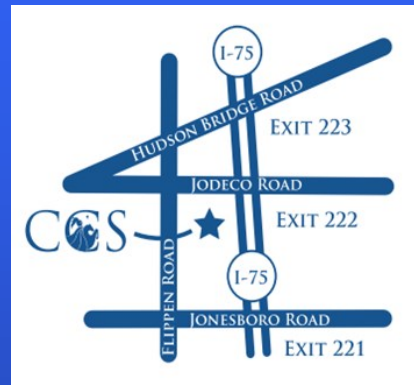

Adam Collins

- CCS Teacher and Coach
- Oversight for Summer Sports Camps

CCS Varsity Volleyball

Team Members

Location

CCS Gym

2001 Jodeco Rd.

Stockbridge, GA 30281

From North: Travel south on I-75 to exit 222, Jodeco Road, approximately 12 miles south of I-285. Exit and turn right on Jodeco Road. CCS is approximately 1/2 mile on the left. The gym is located on the west side of the school.

From South: Travel north I-75 to exit 222, Jodeco Road. Exit and turn left on Jodeco Road. CCS is approximately 1/2 mile on the left. The gym is located on the west side of the school.

Community Christian School